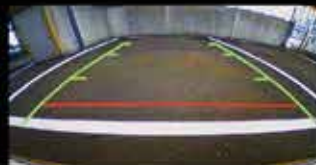

Rear View Camera (GLS)

A live color image with parking guidelines helps prevent backing into objects or other hazards out of sight.

Works with Apple CarPlay

You can use a number of audio, messaging, voice calling, and 3rd party navigation apps from your iPhone with CarPlay.

- 1 Maps
- 2 Siri
- 3 Phone
- 4 Some supported 3rd party apps

Note: Apple CarPlay is a trademark of Apple Inc., registered in the U.S. and other countries. For more information: www.apple.com/ios/carplay/

androidauto

Use Google Maps via your 7-inch center display. Voice activation capabilities allow hands-free use. Conveniently use your favorite apps in your car.

- 1 Maps
- 2 Google Assistant
- 3 Phone
- 4 Apps

For more information: www.android.com/auto/